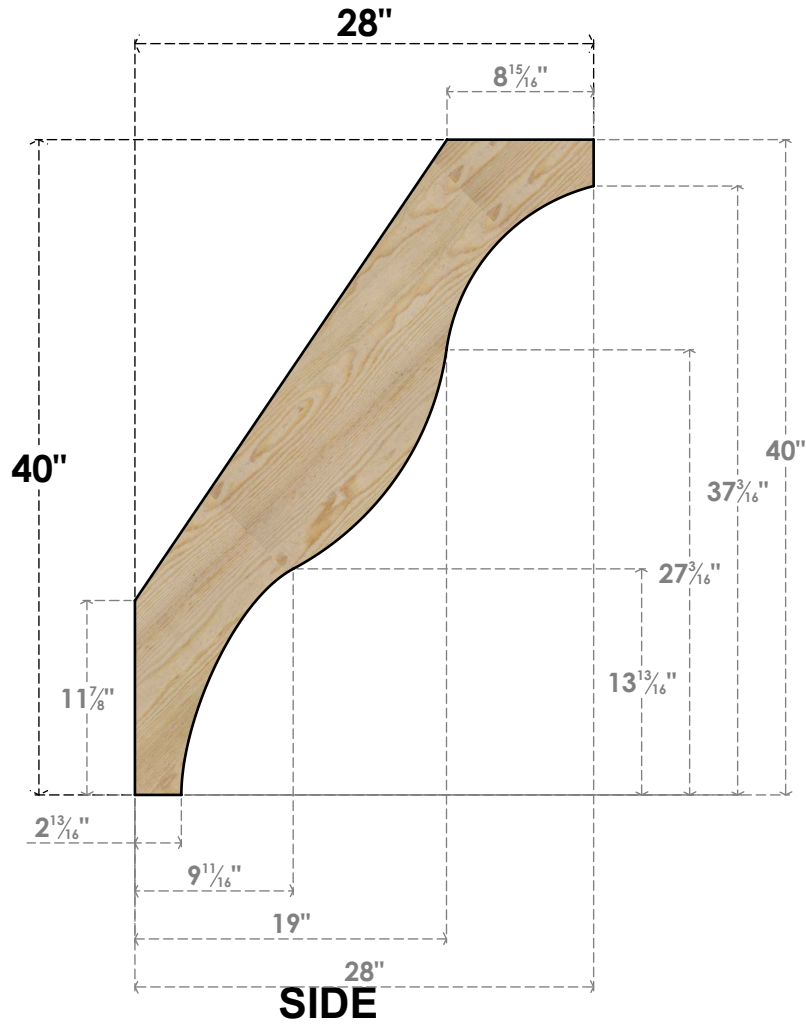

BRC06X28X40FST00RDF

6"W X 28"D X 40"H FUNSTON ROUGH SAWN BRACE, DOUGLAS FIR

EKENA MILLWORK
 2300 WEST MAIN ST.
 CLARKSVILLE, TX 75426
 TOLL FREE: 866-607-0453
 WWW.EKENAMILLWORK.COM

NOTES

1. INSTALLATION TO BE COMPLETED IN ACCORDANCE WITH MANUFACTURER'S SPECIFICATIONS.
2. DRAWING MAY NOT BE TO SCALE
3. THIS DRAWING IS INTENDED FOR DESIGN AND PLANNING PURPOSES ONLY.
4. ALL INFORMATION CONTAINED HEREIN WAS CURRENT AT THE TIME OF DEVELOPMENT BUT MUST BE REVIEWED AND APPROVED BY THE PRODUCT MANUFACTURER TO BE CONSIDERED ACCURATE.
5. PRODUCTS ARE NOT KILN DRIED. THIS ITEM IS UNIQUE AND WILL CONTAIN THE NATURAL VARIATIONS THAT THE WOOD SPECIES OFFERS. THIS MAY RESULT IN VARIATIONS UP TO 1/4"